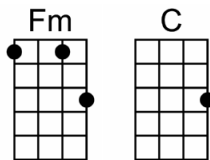

Key: **C** First Note: *E*

Beautiful Kaua'i

calypso strum

Reminder when singing:
"w" is pronounced as a "v"

Vamp - Leader plays *D7 G7 C* then all play : *D7 G7 C*

C C7 F C
There's an island a-cross the sea

G7 C
Beautiful Kaua'i, beautiful Kaua'i

F C
And it's calling, yes calling to me

D7 G7 C C7
Beautiful Kaua'i, beautiful Kaua'i

F
In the midst of Fern Grotto

(2nd pos) C B C
Mother nature made her home

D7 G7
And the falls of Wailua, where lovers often roam

C C7 F C
So I'll return to my island across the sea

G7 C C7
Beautiful Kaua'i, beautiful Kaua'i

F
In the midst of Fern Grotto

(2nd pos) C B C
Mother nature made her home

D7 G7
And the falls of Wailua, where lovers often roam

C C7 F C
So I'll return to my island across the sea

G7 C
Beautiful Kaua'i, beautiful Kaua'i

G7
Beautiful Kaua'i,

F Fm C
Beautiful Kauaiaaaaaa 'iiiiiii

//// // /

Alternative to 1st position C:

or