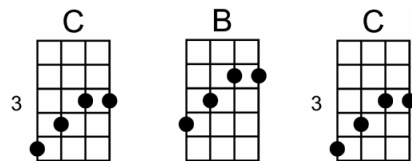

Key: **C** First Note: *E*

Beautiful Kaua'i

calypso strum

Reminder when singing:
"w" is pronounced as a "v"

Vamp - Leader plays *D7 G7 C* then all play : *D7 G7 C*

C C7 F C
There's an island a-cross the sea

G7 C
Beautiful Kaua'i, beautiful Kaua'i

F C
And it's calling, yes calling to me

D7 G7 C C7
Beautiful Kaua'i, beautiful Kaua'i

F
In the midst of Fern Grotto

(2nd pos) C B C
Mother nature made her home

D7 G7
And the falls of Wailua, where lovers often roam

C C7 F C
So I'll return to my island across the sea

G7 C C7
Beautiful Kaua'i, beautiful Kaua'i

F
In the midst of Fern Grotto

(2nd pos) C B C
Mother nature made her home

D7 G7
And the falls of Wailua, where lovers often roam

C C7 F C
So I'll return to my island across the sea

G7 C
Beautiful Kaua'i, beautiful Kaua'i

G7
Beautiful Kaua'i,

F Fm C
Beautiful Kauaiaaaaaa 'iiiiiii

//// // /

Alternative to 1st position C:

or